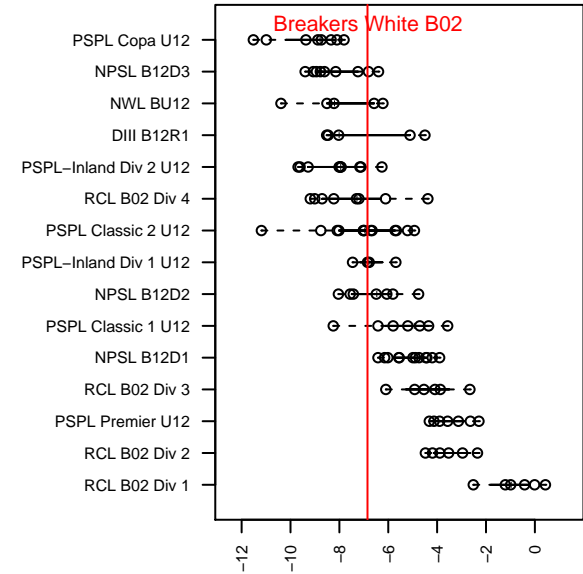

**attack and defense rating
relative to others at age
and all opponents in last 13 months**