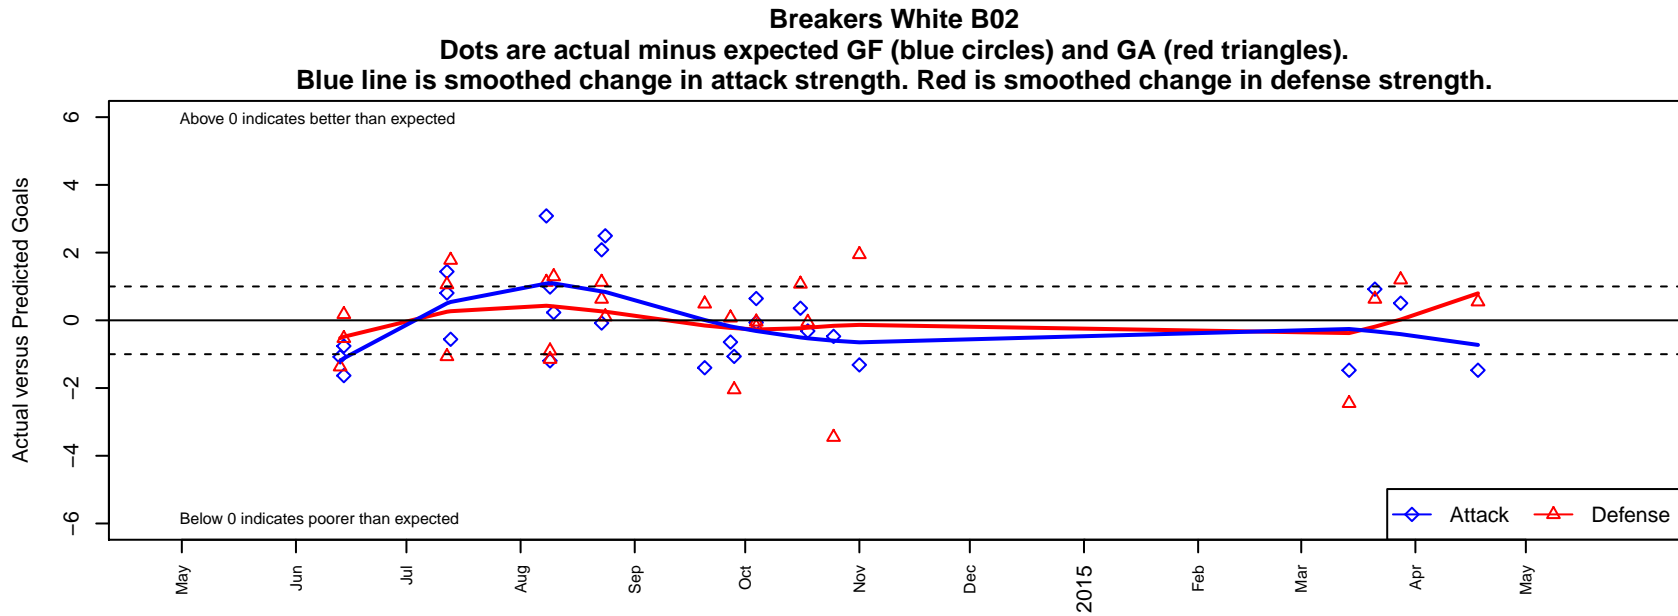

**attack and defense variance (black dot)
relative to other teams
and top 10 in region**

**attack and defense rating
relative to others at age
and all opponents in last 13 months**

Breakers White B02

Breakers SC
Spokane, WA
B02 total strength=416
attack=0.29 defense=0.24
fall league = PSPL–Inland Div 1 U12
spr league = Spr PSPL–Inland Div 1 U12
notes= Andersson 2014

alt names used:
Breakers U12–Andersson
BREAKERS BU12 ANDERSSON (WA)
Breakers Anderson [B02]
IEYSA Breakers B02 Andersson
BREAKERS U12 WHITE (DO NOT AGE THIS)
IEYSA Breakers B02 Andersson

Venues played:
2014 Olivia Chaffin BU12
2014 Seattle Cup BU12
2014 Les Schwab NW Cup U12 Silver U12
2014 River City Challenge U12
2014 PSPL–Inland Div 1 U12
2014 Spr PSPL–Inland Div 1 U12